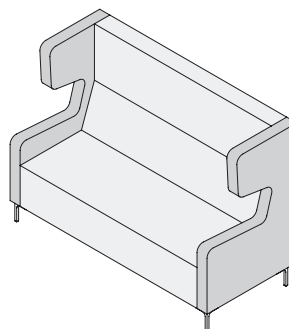

## Amee

Code	Description	External (mm)			Seat (mm)		Meterage
		Height	Width	Depth	Height	Depth	
AMEET1	Amee 1 Seater Booth	1170	740	770	450	500	7
AMEET2	Amee 2 Seater Booth	1170	1340	770	450	500	8
AMEET2.5	Amee 2.5 Seater Booth	1170	1640	770	450	500	9
AMEET3	Amee 3 Seater Booth	1170	1940	770	450	500	10

### Amee Range

Fabric A    Fabric B

1 Seater  
AMEET1

2 Seater  
AMEET2

2.5 Seater  
AMEET2.5

3 Seater  
AMEET3