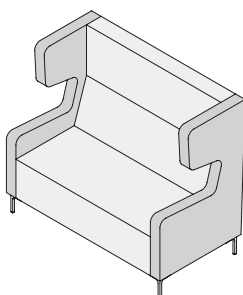

## Amee

Code	Description	External (mm)			Seat (mm)		Meterage
		Height	Width	Depth	Height	Depth	
AMEET1	Amee 1 Seater Booth	1170	740	770	450	500	7
AMEET2	Amee 2 Seater Booth	1170	1340	770	450	500	8
AMEET2.5	Amee 2.5 Seater Booth	1170	1640	770	450	500	9
AMEET3	Amee 3 Seater Booth	1170	1940	770	450	500	10

PROUDLY AUSTRALIAN MADE

2 Seater Booth

2.5 Seater Booth

3 Seater Booth

### Amee Range

Fabric A    Fabric B

1 Seater  
AMEET1

2 Seater  
AMEET2

2.5 Seater  
AMEET2.5

3 Seater  
AMEET3