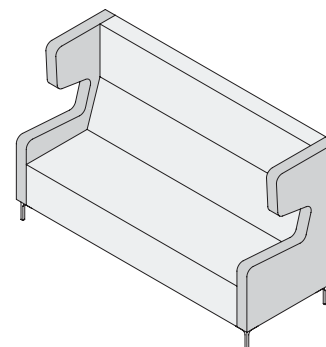

## Amee

Code	Description	External (mm)			Seat (mm)		Meterage
		Height	Width	Depth	Height	Depth	
AMEET1	Amee 1 Seater Booth	1170	740	770	450	500	7
AMEET2	Amee 2 Seater Booth	1170	1340	770	450	500	8
AMEET2.5	Amee 2.5 Seater Booth	1170	1640	770	450	500	9
AMEET3	Amee 3 Seater Booth	1170	1940	770	450	500	10

### Amee Range

Fabric A    Fabric B

1 Seater  
AMEET1

2 Seater  
AMEET2

2.5 Seater  
AMEET2.5

3 Seater  
AMEET3