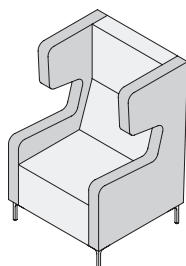

## Amee

Code	Description	External (mm)			Seat (mm)		Meterage
		Height	Width	Depth	Height	Depth	
AMEET1	Amee 1 Seater Booth	1170	740	770	450	500	7
AMEET2	Amee 2 Seater Booth	1170	1340	770	450	500	8
AMEET2.5	Amee 2.5 Seater Booth	1170	1640	770	450	500	9
AMEET3	Amee 3 Seater Booth	1170	1940	770	450	500	10

PROUDLY AUSTRALIAN MADE

2 Seater Booth

2.5 Seater Booth

3 Seater Booth

### Amee Range

Fabric A    Fabric B

1 Seater  
AMEET1

2 Seater  
AMEET2

2.5 Seater  
AMEET2.5

3 Seater  
AMEET3