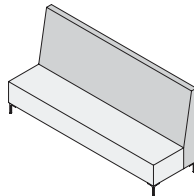

## Flo Tall

Code	Description	External (mm)			Seat (mm)		Meterage
		Height	Width	Depth	Height	Depth	
FL01STB	Flo 1 Seater Tall Back	1200	600	710	450	500	3.2
FL02STB	Flo 2 Seater Tall Back	1200	1200	710	450	500	4.6
FL02.5STB	Flo 2.5 Seater Tall Back	1200	1500	710	450	500	5.4
FL03STB	Flo 3 Seater Tall Back	1200	1800	710	450	500	6.4
FL04STB	Flo 4 Seater Tall Back	1200	2400	710	450	500	9.2
FLOCNRTB	Flo Corner Seater Tall Back	1200	710	710	450	500	4.6
FL01STBA	Flo 1 Seater Tall Back with arms	1200	780	710	450	500	6.6
FL02STBA	Flo 2 Seater Tall Back with arms	1200	1380	710	450	500	8.0
FL02.5STBA	Flo 2.5 Seater Tall Back with arms	1200	1580	710	450	500	8.8
FL03STBA	Flo 3 Seater Tall Back with arms	1200	1980	710	450	500	9.8
FL04STBA	Flo 4 Seater Tall Back with arms	1200	2580	710	450	500	12.6
FL00TT0710600	Flo Ottoman 710 x 600	450	600	710	450	710	2
FL00TT0710710	Flo Ottoman 710 x 710	450	710	710	450	710	2

1 seater

2.5 seater with arms

Corner Seater Tall Back

Ottoman 710 x 710mm

## Flo Tall Range

Fabric A Fabric B

1 Seater Tall Back  
FLO1STB

2 Seater Tall Back  
FLO2STB

2.5 Seater Tall Back  
FLO2.5STB

3 Seater Tall Back  
FLO3STB

4 Seater Tall Back  
FLO4STB

Flo Corner Seater Tall Back  
FLOCNRTB