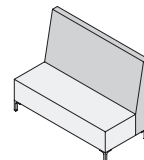

## Flo Tall

Code	Description	External (mm)			Seat (mm)		Meterage
		Height	Width	Depth	Height	Depth	
FL01STB	Flo 1 Seater Tall Back	1200	600	710	450	500	3.2
FL02STB	Flo 2 Seater Tall Back	1200	1200	710	450	500	4.6
FL02.5STB	Flo 2.5 Seater Tall Back	1200	1500	710	450	500	5.4
FL03STB	Flo 3 Seater Tall Back	1200	1800	710	450	500	6.4
FL04STB	Flo 4 Seater Tall Back	1200	2400	710	450	500	9.2
FLOCNRTB	Flo Corner Seater Tall Back	1200	710	710	450	500	4.6
FL01STBA	Flo 1 Seater Tall Back with arms	1200	780	710	450	500	6.6
FL02STBA	Flo 2 Seater Tall Back with arms	1200	1380	710	450	500	8.0
FL02.5STBA	Flo 2.5 Seater Tall Back with arms	1200	1580	710	450	500	8.8
FL03STBA	Flo 3 Seater Tall Back with arms	1200	1980	710	450	500	9.8
FL04STBA	Flo 4 Seater Tall Back with arms	1200	2580	710	450	500	12.6
FL00TT0710600	Flo Ottoman 710 x 600	450	600	710	450	710	2
FL00TT0710710	Flo Ottoman 710 x 710	450	710	710	450	710	2

1 seater

2.5 seater with arms

Corner Seater Tall Back

Ottoman 710 x 710mm

## Flo Tall Range

Fabric A Fabric B

1 Seater Tall Back  
FLO1STB

2 Seater Tall Back  
FLO2STB

2.5 Seater Tall Back  
FLO2.5STB

3 Seater Tall Back  
FLO3STB

4 Seater Tall Back  
FLO4STB

Flo Corner Seater Tall Back  
FLOCNRTB