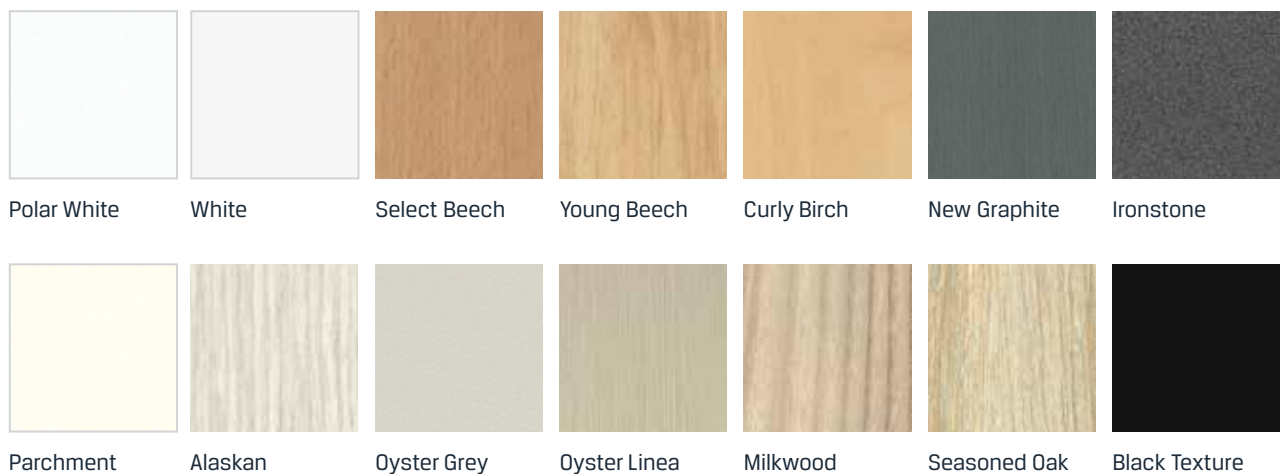

† Includes 1 shared leg.

* Frame Height without worktop

Set the tone: colour options

Stride desk and table frames are all available in chic black or white powdercoat finishes. Or for a specific colour, Stride offers a world of possibilities to reflect a business's brand, match existing office palettes, create calm or spark creativity.

Standard worktop colours

Choose from a large range of standard worktop colours.

Note: Due to many factors, but not limited to the following: customer monitor calibration and printing processes, colours represented within this brochure are indicative only. Please request a sample swatch if unsure about colour accuracy.